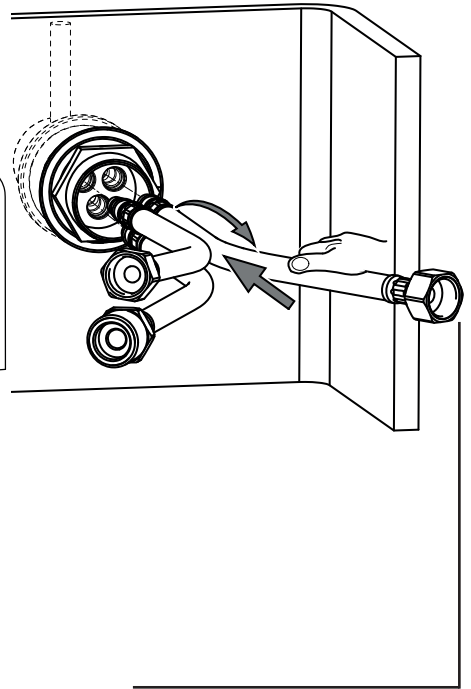

CH2,5

CH30

CH37

c