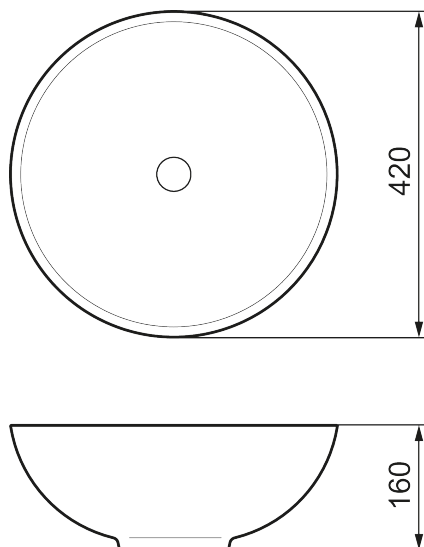

Easy styling, generous proportions, and freestanding lines meet in a range of timeless basins.

In any color you want

Article number: 952001

Description: White

Unique characteristics

- Mineral composite
- Ø420
- Height: 160 mm
- Basin waste sold separately
- Weight 5 kg