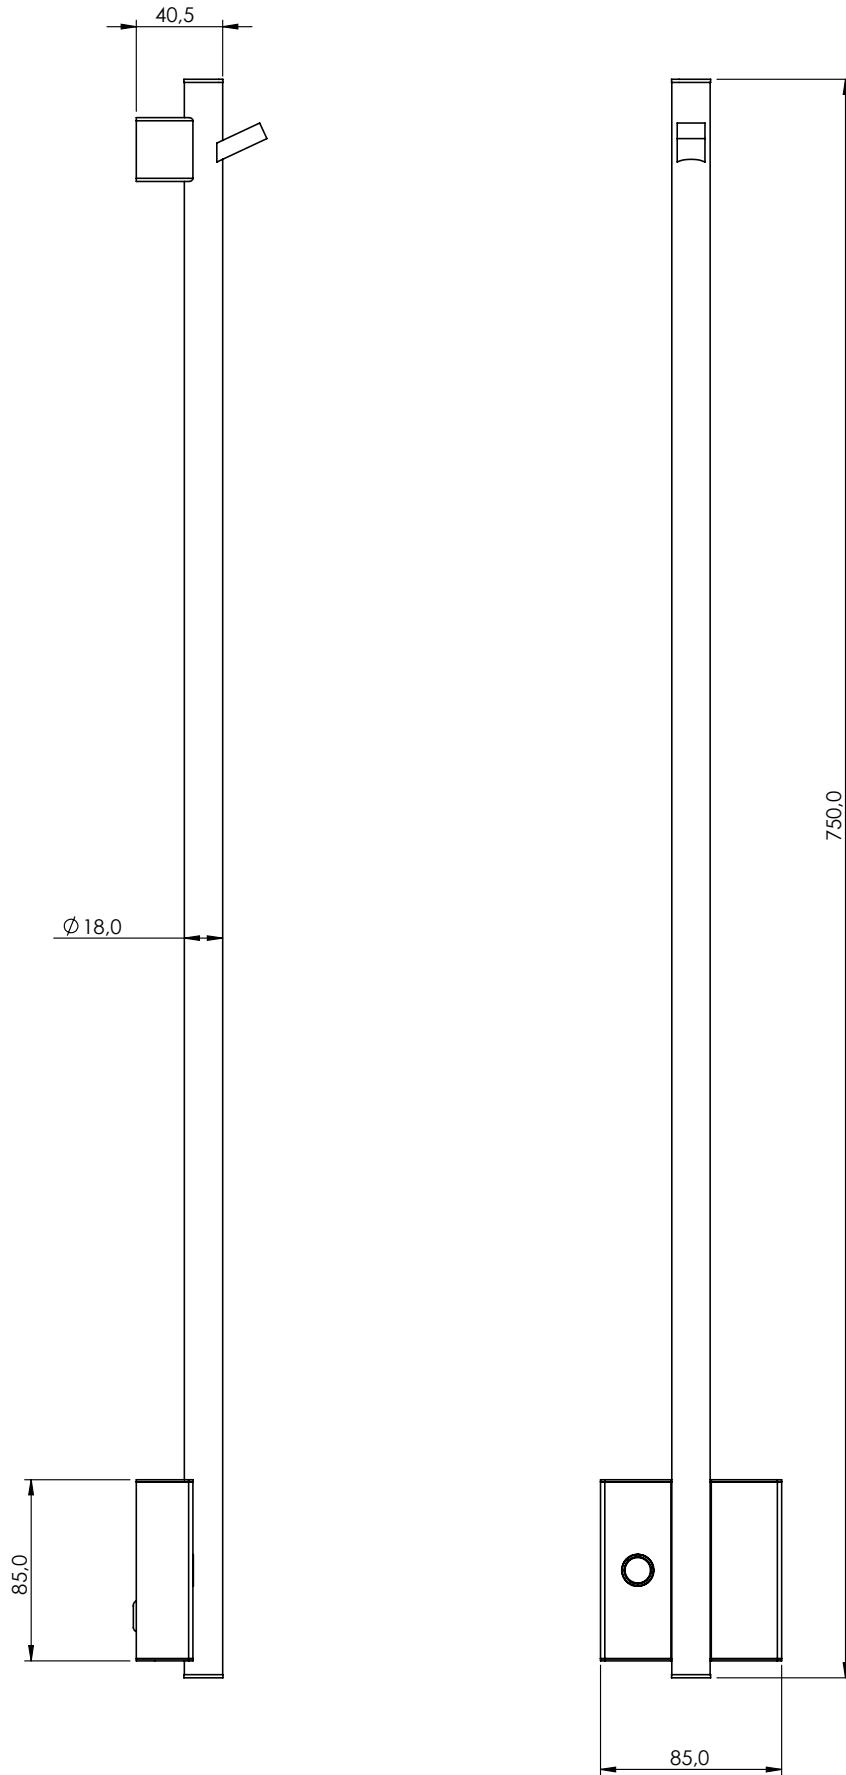

TW750-85 Electric heater

TW750-85 Chrome

Article Number

TW750-85 Chrome - 9427095
TW750-85 Matte Black - 9427093
TW750-85 Polished Brass - 9427096
TW750-85 Copper - 9427098
TW750-85 Bronze - 9427099
TW750-85 Black Chrome - 9427100
TW750-85 Honey Gold - 9427097
TW750-85 Brushed Nickel - 9427094

Functional and stylish towel warmer/towel dryer, 750x85 mm with energy saving function. Single hook for both hand towels and bath towels. The heater can also be used with advantage in rooms other than the bathroom, such as the kitchen or the hallway. Design by Note Design Studio. CE marked.

Maintenance

Visit our [YouTube channel](#) → where there are instructional videos for changing the ceramic cartridge, changing aerators and more.

Specifications

Tube dimension - 18,00
Cable length - 1700,00
Cable diameter - 3,20
Cable resistance - Dubbel lager
Effekt - 14 W
Voltage - 220 V
IP Class - IP 45
Frequency - 50 Hz
Operating temperature - - 60 °C / + 200 °C
Electrical tolerance - ±%10
Power density - 10
CE Classified - Yes

Dimensions/Weight

Package - Weight - 1,85 kg
Product - Width - 85 mm
Product - Depth - 61 mm
Product - Height - 750 mm
Total building height - 750 mm

Tapwell

Drawing - PDF

Tapwell

Exploded View

1. Insex scre
2. Screw
3. Plastic mounting socket
4. Plastic mounting socket (small)
5. Plastic screw plug