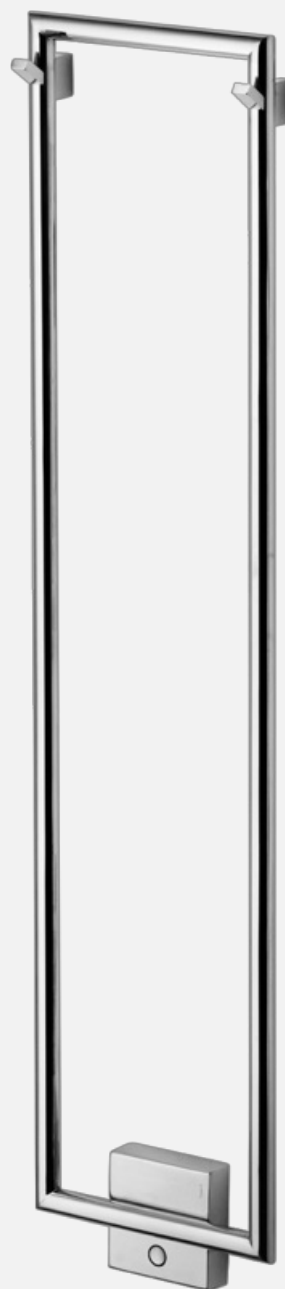

TW800-200 Electric heater

TW800-200 Chrome

Article Number

TW800-200 Chrome - 9427061
TW800-200 Matte Black - 9427062
TW800-200 Polished Brass - 9427064
TW800-200 Copper - 9427066
TW800-200 Bronze - 9427067
TW800-200 Black Chrome - 9427068
TW800-200 Honey Gold - 9427065
TW800-200 Brushed Nickel - 9427063

Functional and stylish towel warmer/towel dryer, 800x200 mm with energy saving function. Double hook for towels. The heater can also be used with advantage in rooms other than the bathroom, such as the kitchen or the hallway. Design by Note Design Studio. CE marked.

Timer with energy function:

Press once - On, white glow. Press twice - 2h on, dimmed white light. Press three times - 4h on, weak white glow. Hold - Off

Cleaning

Wipe the surface with a soft cloth and lukewarm water and possibly with soap solution. Avoid alkaline, acid-liming or abrasive cleaners.

Dimensions/Weight

Package - Weight - 1,85 kg
Product - Width - 200 mm
Product - Depth - 40 mm
Product - Height - 800 mm
Total building height - 1200 mm

Tapwell

Drawing - PDF

Tapwell

Exploded View

1. Insex screw
2. Screw
3. Plastic mounting socket
4. Plastic mounting socket (small)
5. Plastic screw plug