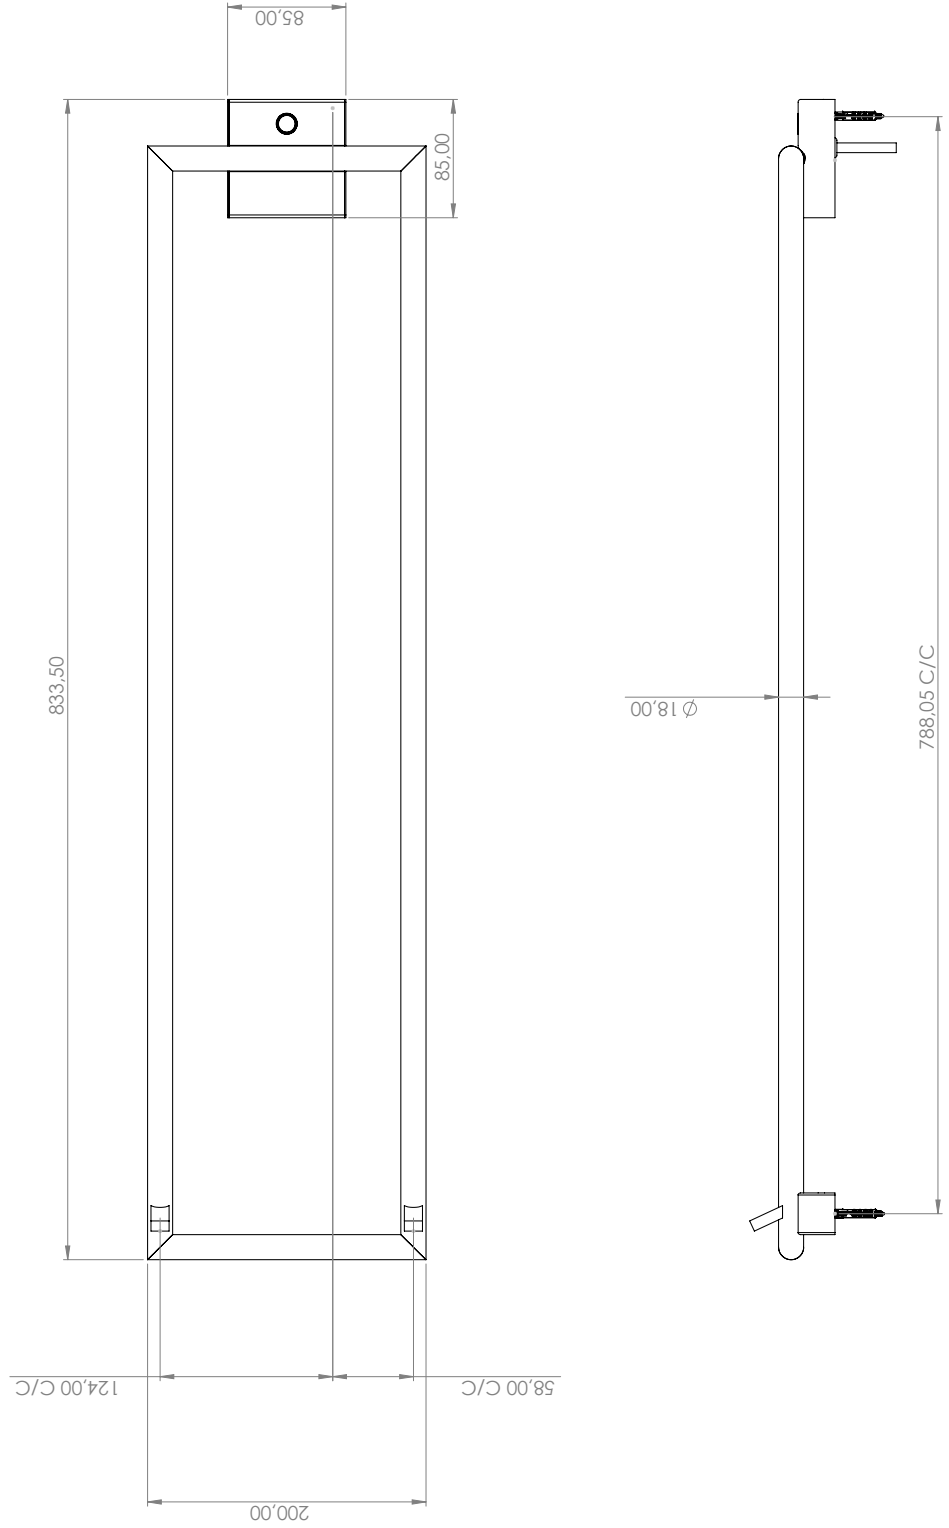

Functional and stylish towel warmer/towel dryer, 800x200 mm with energy saving function. Double hook for towels. The heater can also be used with advantage in rooms other than the bathroom, such as the kitchen or the hallway. Design by Note Design Studio. CE marked.

Maintenance

Visit our [YouTube channel](#) → where there are instructional videos for changing the ceramic cartridge, changing aerators and more.

Specifications

Tube dimension - 18,00
Cable length - 2000,00
Cable diameter - 3,20
Cable resistance - Dubbel lager
Effekt - 30 W
Voltage - 220 V
IP Class - IP 45
Frequency - 50/60 Hz
Operating temperature - - 60 °C / + 200 °C
Electrical tolerance - ±%10
Power density - 16
CE Classified - Yes

Dimensions/Weight

Package - Weight - 1,85 kg
Product - Width - 200 mm
Product - Depth - 40 mm
Product - Height - 800 mm
Total building height - 1200 mm

Tapwell

Drawing - PDF

Tapwell

Exploded View

1. Insex screw
2. Screw
3. Plastic mounting socket
4. Plastic mounting socket (small)
5. Plastic screw plug