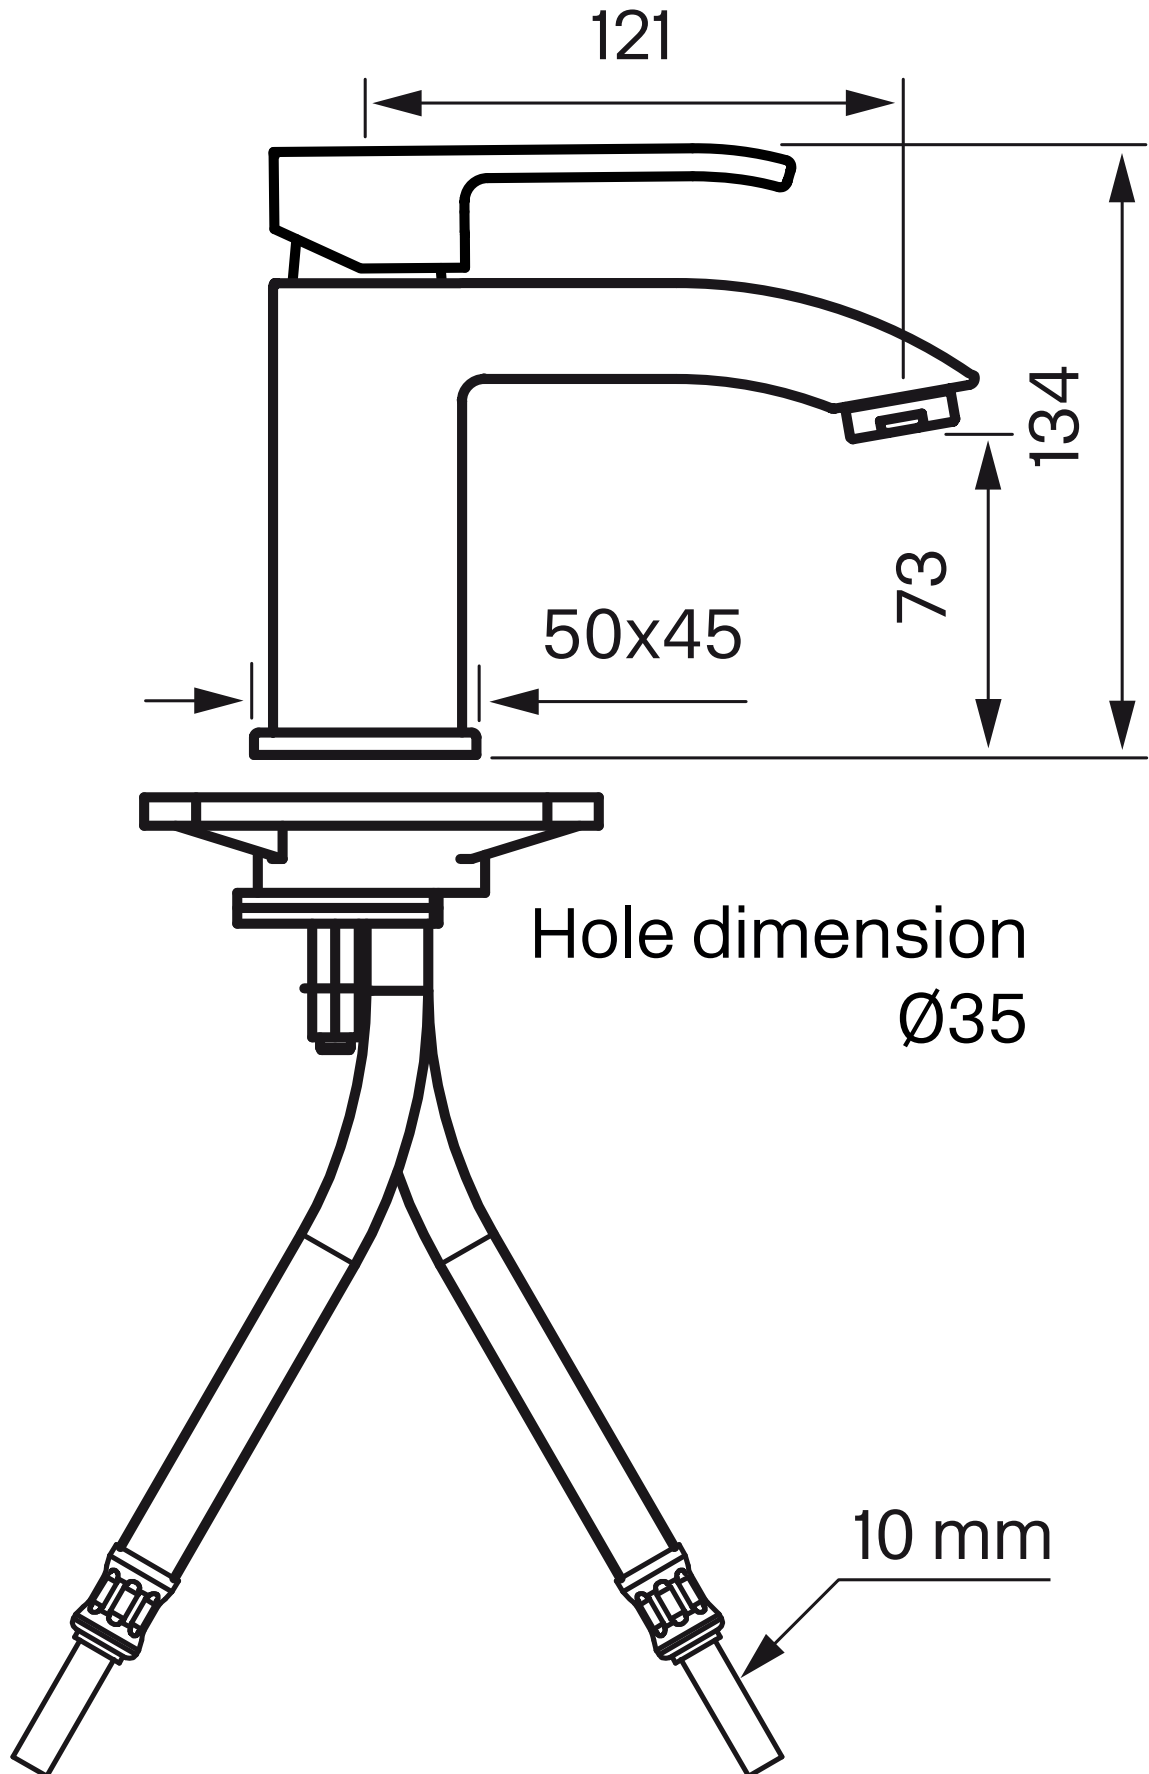

Tapwell

Drawing - PDF