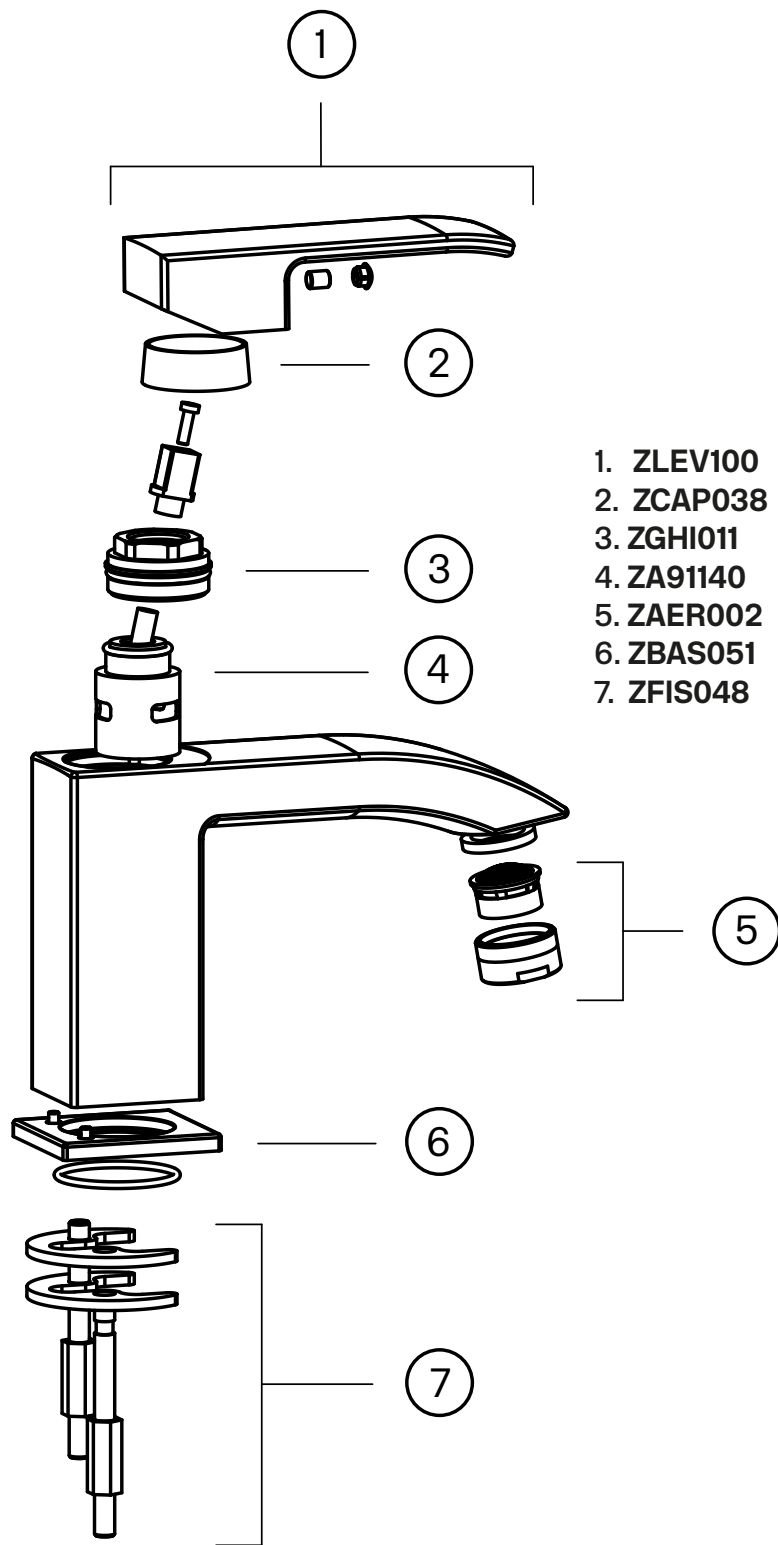

Tapwell

Exploded View