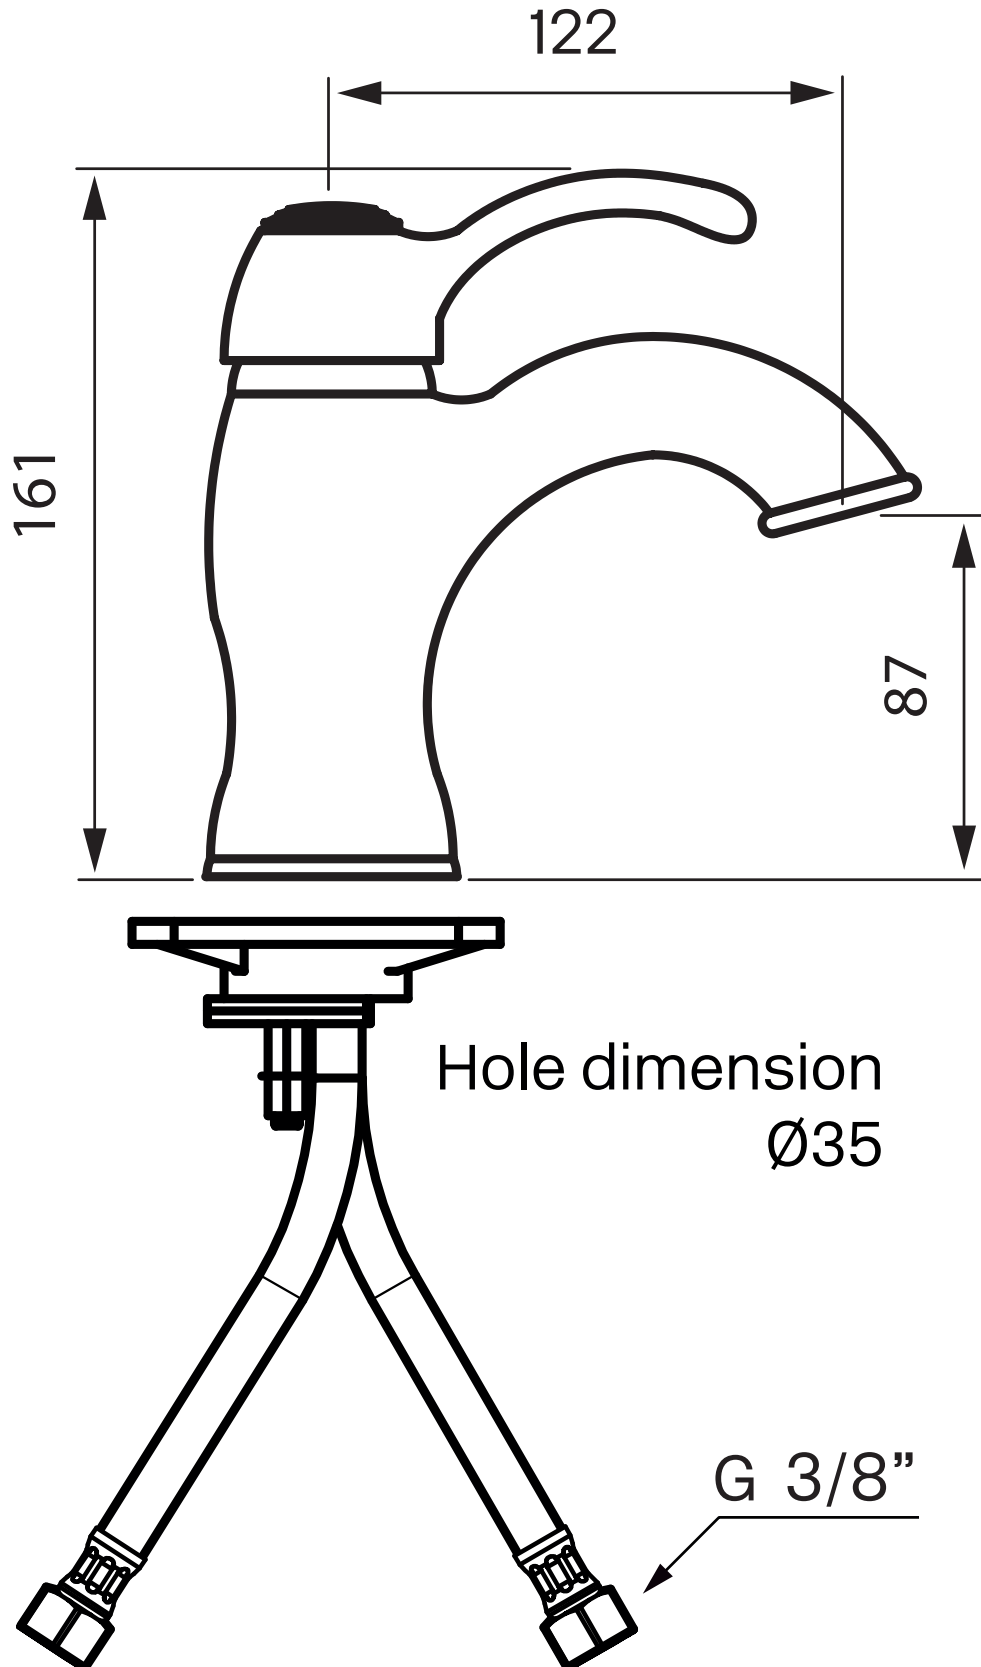

FA071 Washbasin mixer

FA071 Chrome

Article Number

FA071 Chrome - 9423647

Basin faucet. To be combined with [pop up waste](#). →

Our wash basin taps combines advanced technology, exquisite design, and top-notch performance to offer you the ultimate bathroom upgrade. With its classic appearance, it effortlessly enhances the visual appeal of your wash basin, becoming a focal point that exudes elegance and sophistication in a range of different finishes.

Lubricate only with silicone grease.

Maintenance

Visit our [YouTube channel](#) → where there are instructional videos for changing the ceramic cartridge, changing aerators and more.

Specifications

Connection inlet - Flexible hose with 3/8" nut
Number of grips - One grip
Number of outgoing connections - 1
Dimension inlet - 10 mm alt. 3/8"
Lift valve - Yes
Length protrusion outlet head - 122 mm

Dimensions/Weight

Package - Depth - 430 mm
Package - Width - 210 mm
Package - Height - 80 mm
Package - Weight - 2,40 kg
Package - Volume - 0,01 m³
Building height underneath outlet - 87 mm
Product - Depth - 122 mm
Product - Height - 161 mm
Total building height - 161 mm

Tapwell

Drawing - PDF

Tapwell

Exploded View

- 1. ZLEV064
- 2. ZCAP009
- 3. ZGHI007
- 4. ZA91100
- 5. ZAER028
- 6. ZBAS027
- 7. ZFIS043