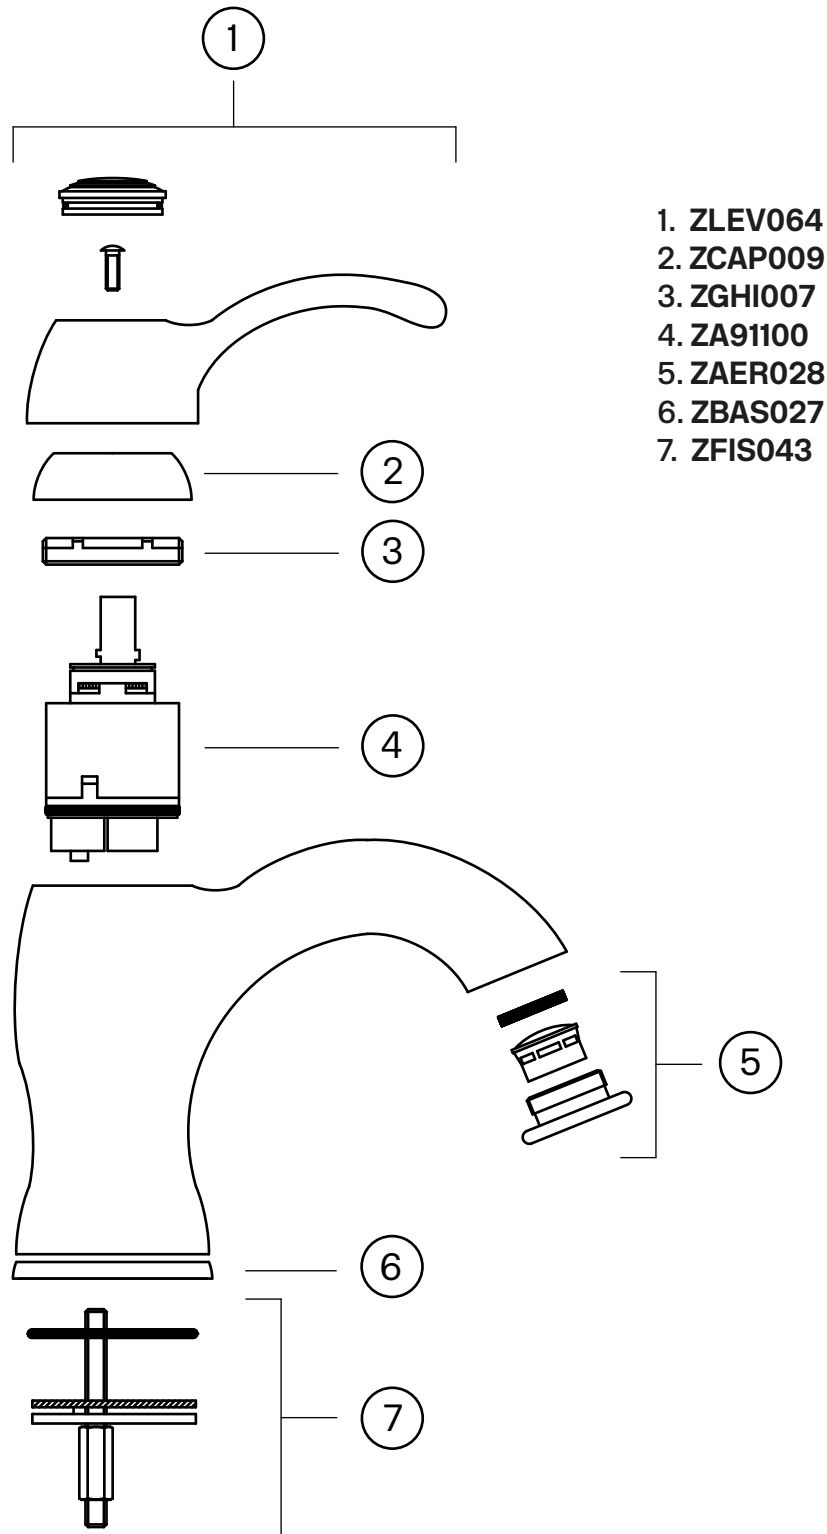

Lubricate only with silicone grease.

Maintenance

Visit our [YouTube channel](#) → where there are instructional videos for changing the ceramic cartridge, changing aerators and more.

Specifications

Connection inlet - Flexible hose with 3/8" nut
Number of grips - One grip
Number of outgoing connections - 1
Dimension inlet - 10 mm alt. 3/8"
Lift valve - Yes
Length protrusion outlet head - 122 mm

Dimensions/Weight

Package - Depth - 430 mm
Package - Width - 210 mm
Package - Height - 80 mm
Package - Weight - 2,40 kg
Package - Volume - 0,01 m³
Building height underneath outlet - 87 mm
Product - Depth - 122 mm
Product - Height - 161 mm
Total building height - 161 mm

Tapwell

Drawing - PDF

Tapwell

Exploded View

- 1. ZLEV064
- 2. ZCAP009
- 3. ZGHI007
- 4. ZA91100
- 5. ZAER028
- 6. ZBAS027
- 7. ZFIS043