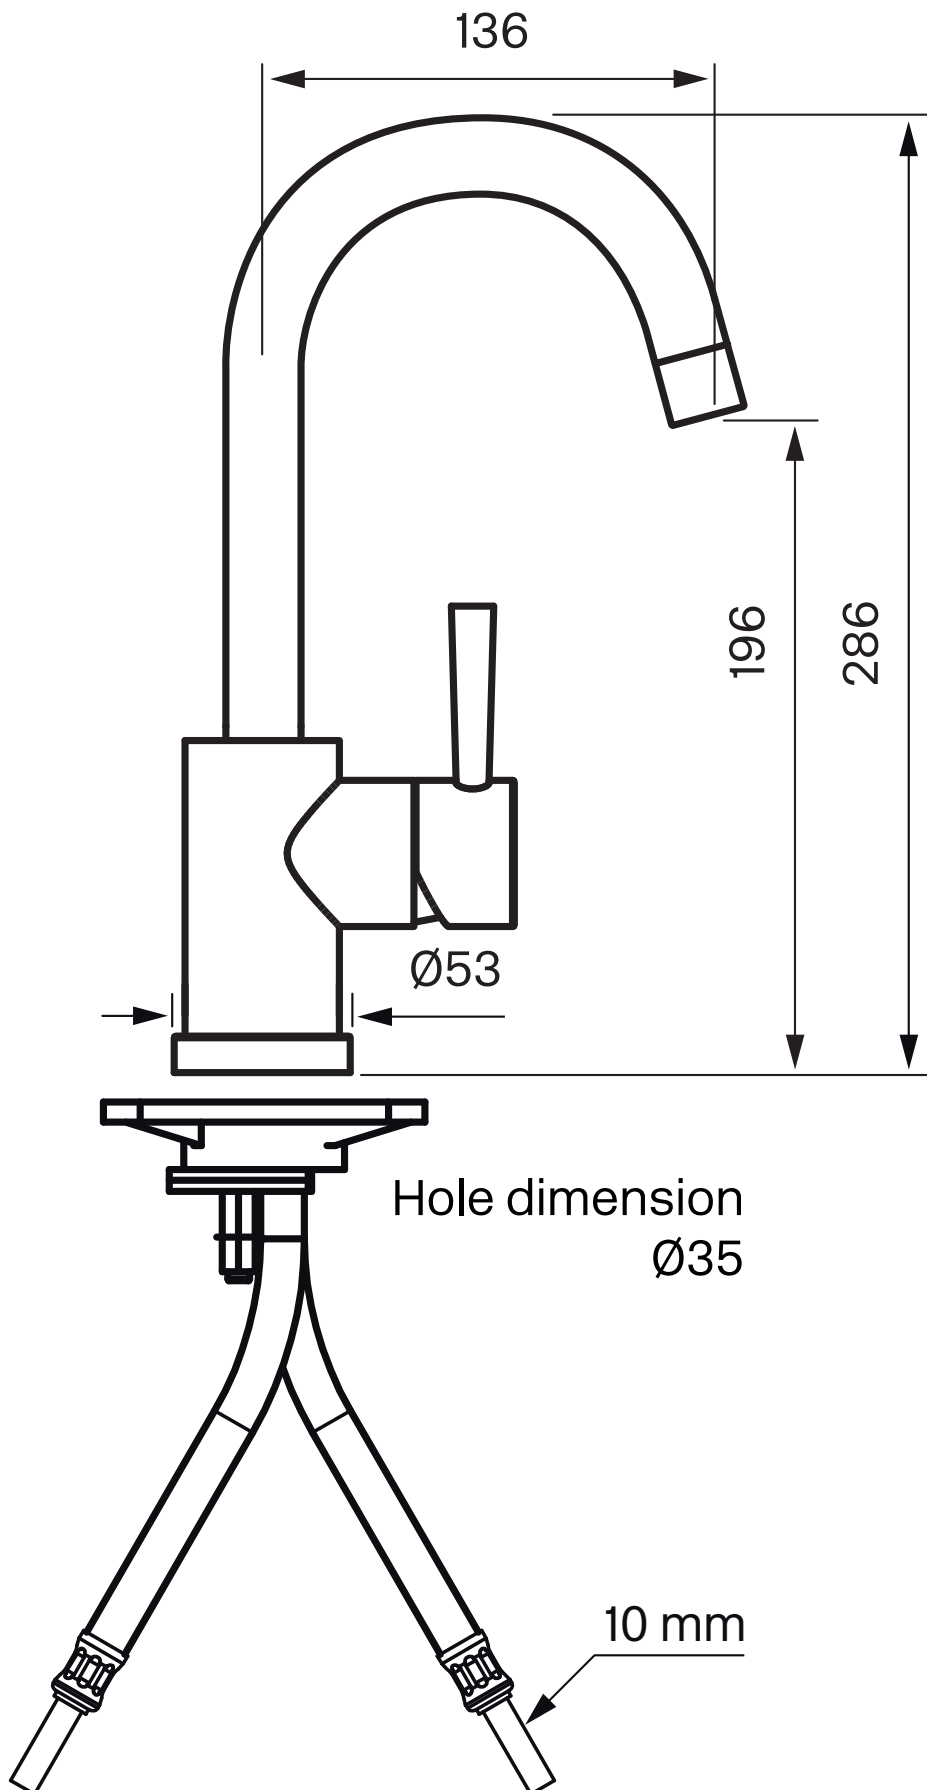

Tapwell

Drawing - PDF