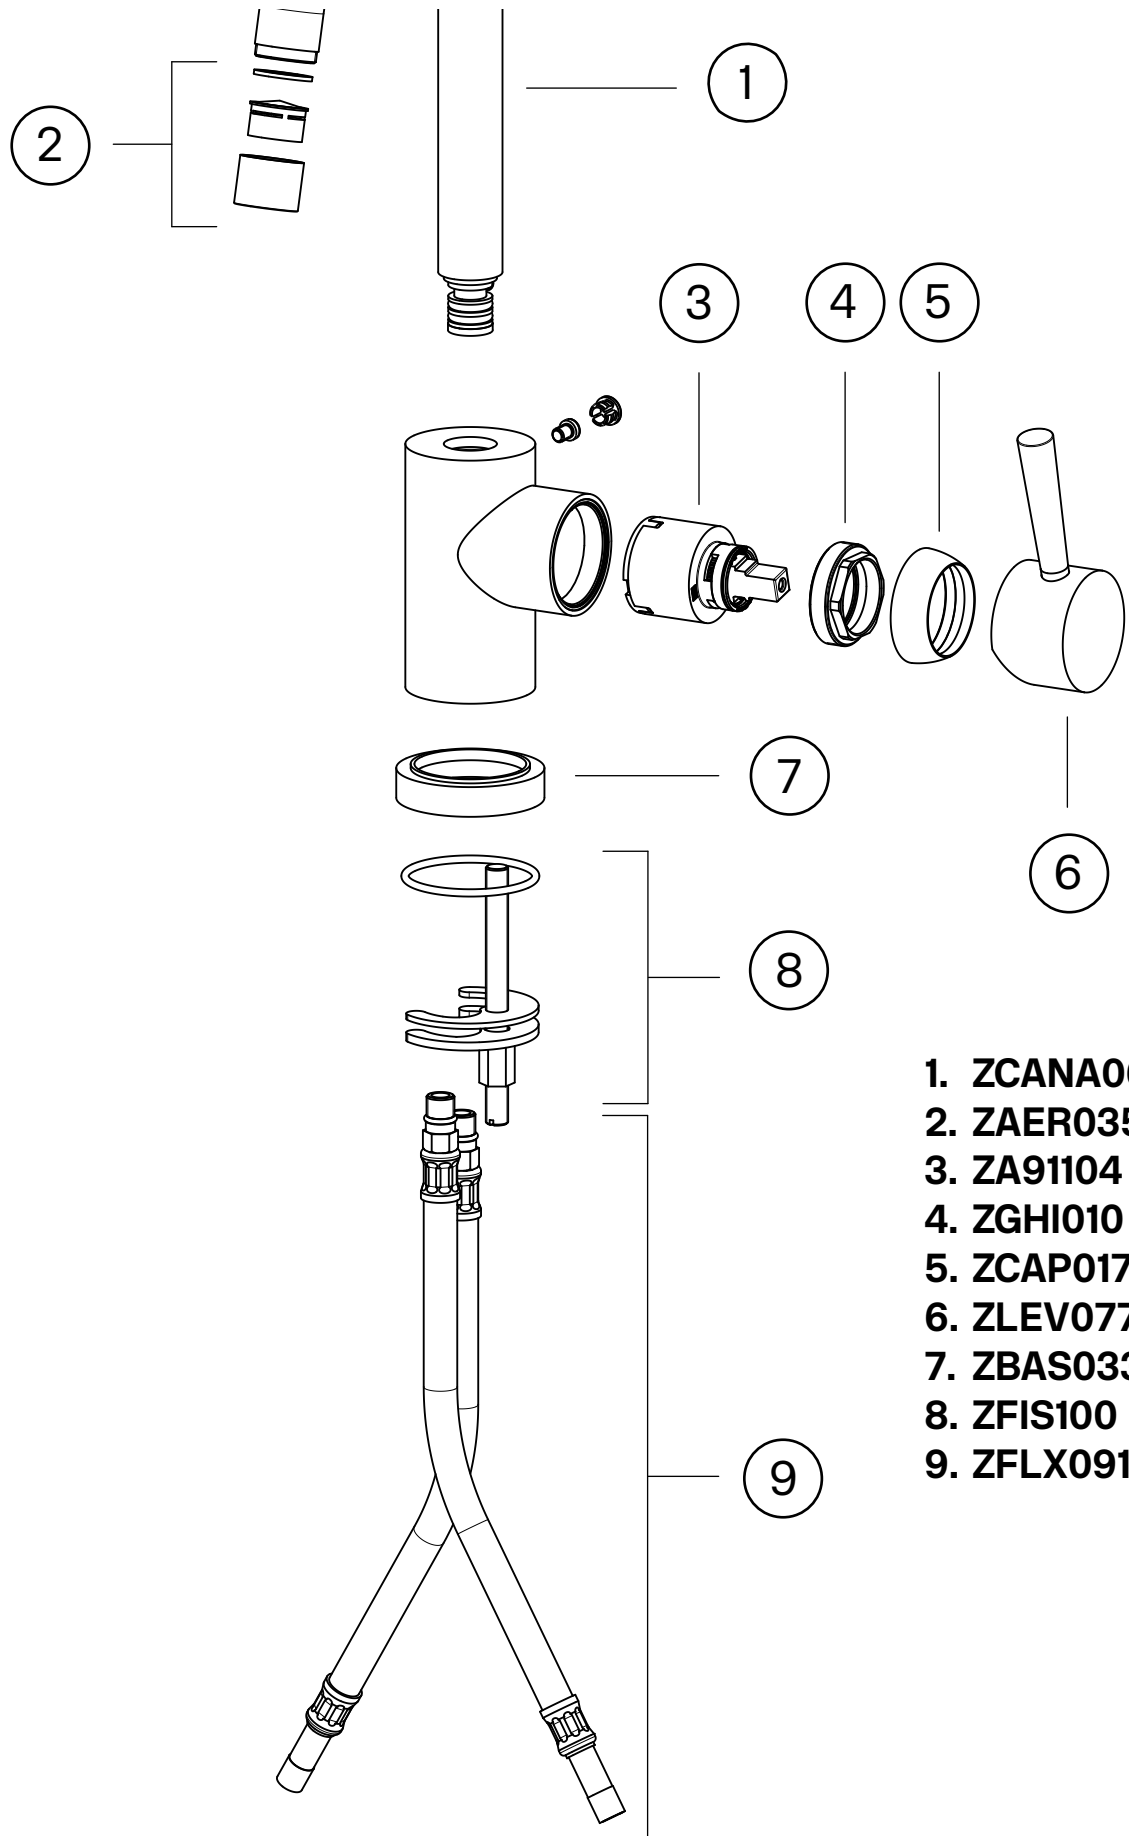

Lubricate only with silicone grease.

Maintenance

Visit our [YouTube channel](#) → where there are instructional videos for changing the ceramic cartridge, changing aerators and more.

Specifications

Connection inlet - Flexible hose with 3/8" nut
Number of grips - One grip
Number of outgoing connections - 1
Dimension inlet - 10 mm alt. 3/8"
Flow class - B
Sound class - Grupp II, <=30 dB(A)
Length protrusion outlet head - 136 mm
Max flow - 0,15
Turnable head - Yes

Classification energy - A

Dimensions/Weight

Package - Depth - 430 mm
Package - Width - 260 mm
Package - Height - 80 mm
Package - Weight - 1,60 kg
Package - Volume - 0,01 m³
Building height underneath outlet - 196 mm
Product - Width - 104 mm
Product - Depth - 160 mm
Product - Height - 286 mm
Total building height - 286 mm

Tapwell

Drawing - PDF

Tapwell

Exploded View

- 1. ZCANA064
- 2. ZAER035
- 3. ZA91104
- 4. ZGHI010
- 5. ZCAP017
- 6. ZLEV077
- 7. ZBAS033
- 8. ZFIS100
- 9. ZFLX091

Tapwell

Pressure drop diagram

FLOWCHART