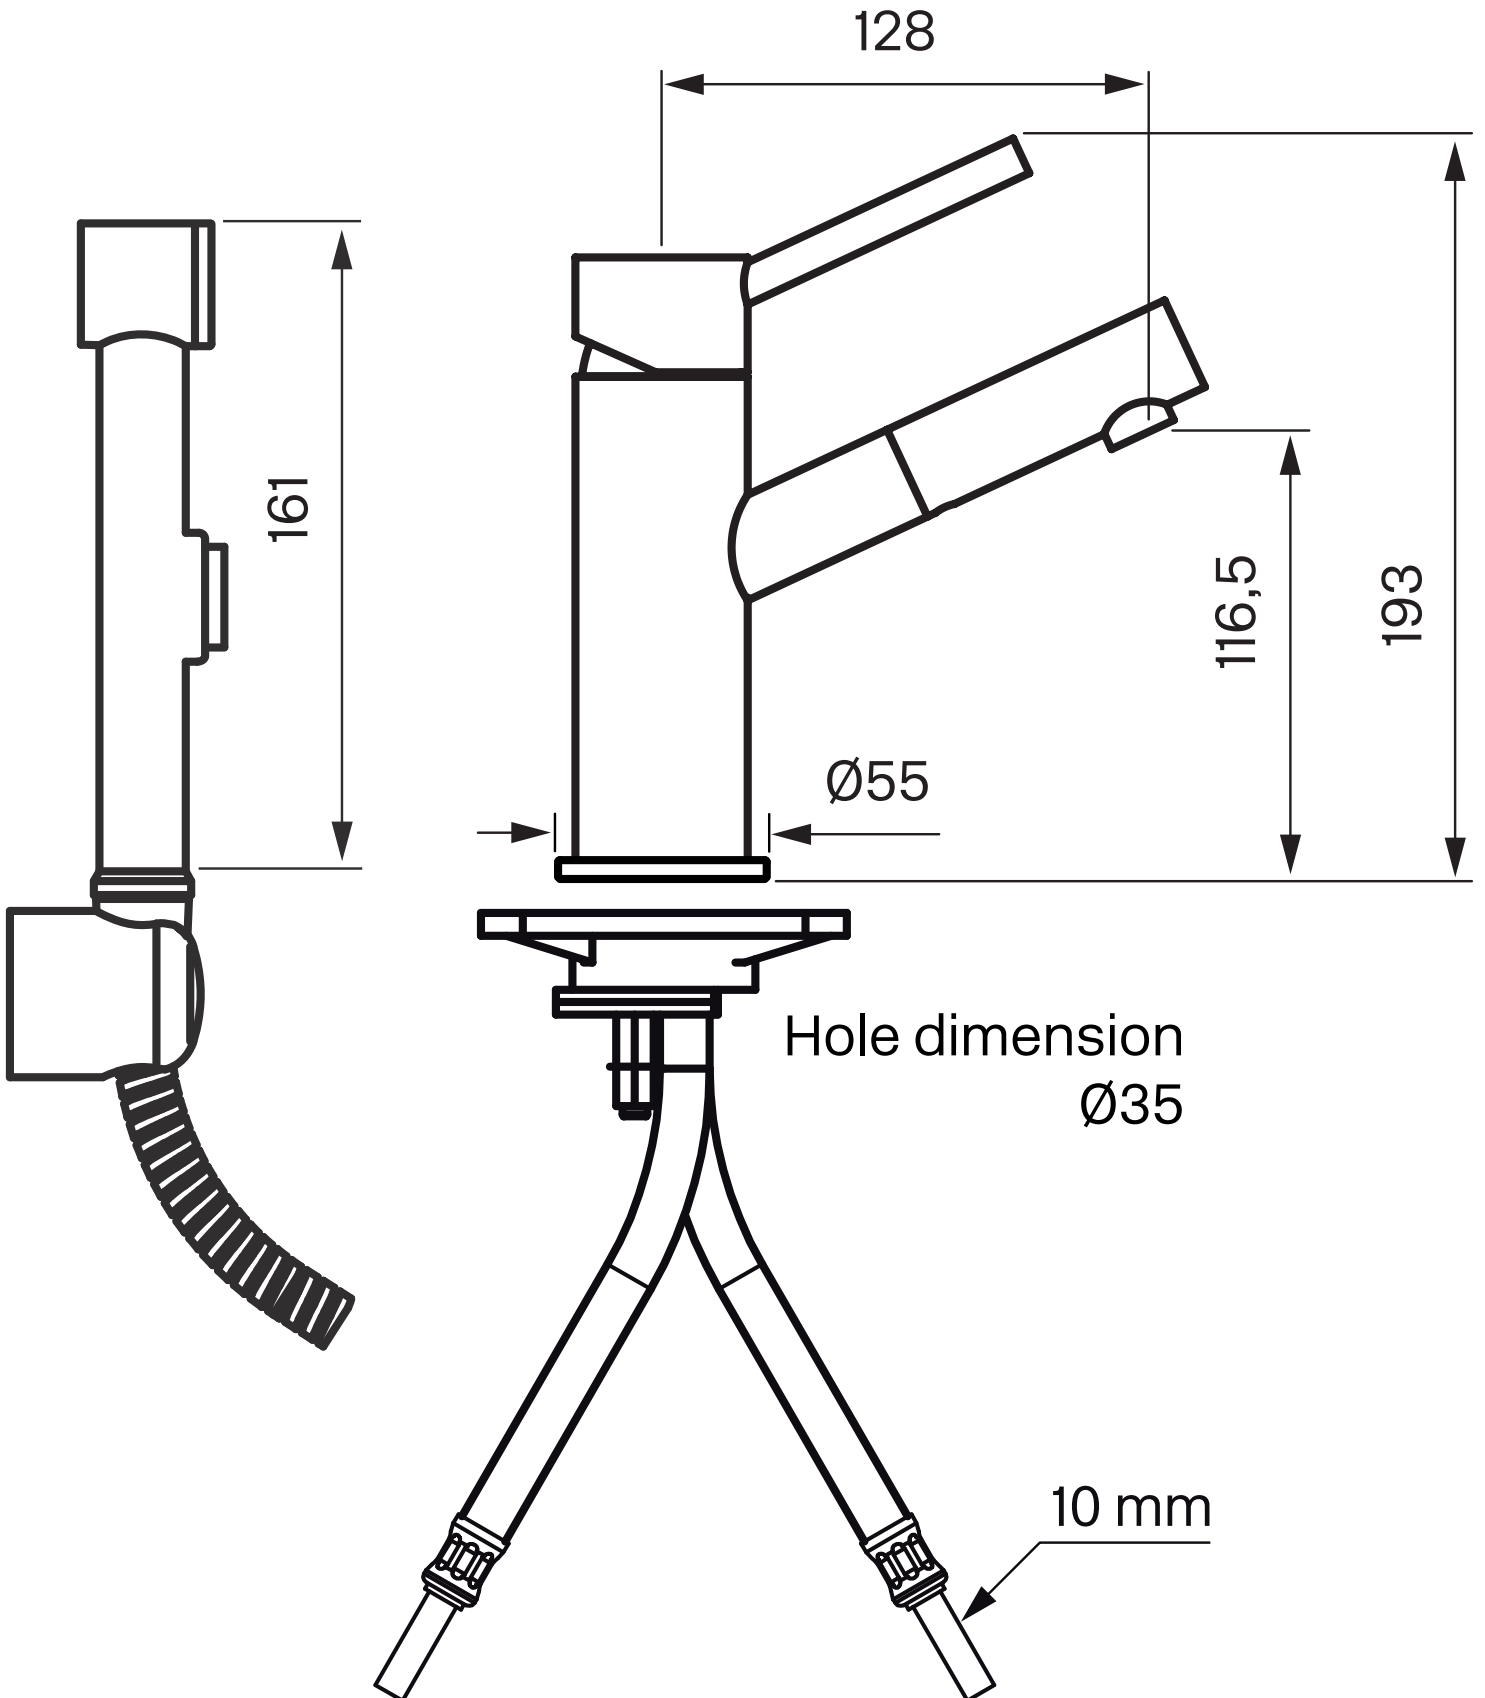

Tapwell

Drawing - PDF