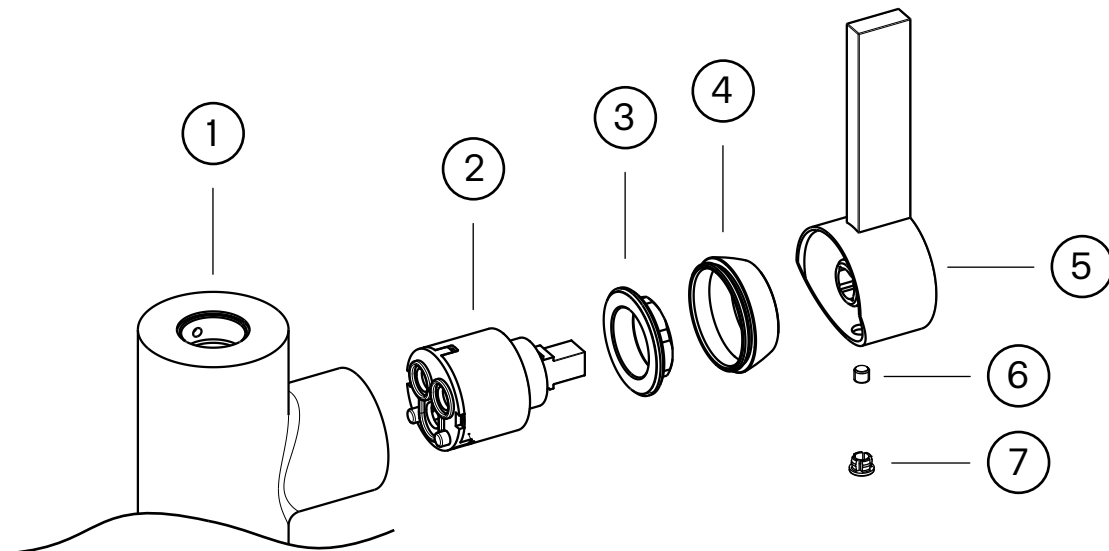

Tapwell

Replace ceramic insert

The ceramic disc needs to be replaced if the outlet spout or the water flow and temperature adjuster lever drip.

Article description:

1. Faucet body
2. Ceramic cartridge
3. Locking nut for the ceramic cartridge
4. Cover cap
5. Lever handle
6. Locking screw for the lever handle
7. Cover plug

Working order:

NOTE - the water to the main line must be turned off!

1. The water to the mixer (1) is turned off and the mixer opened to drain off the water.
2. Pry off the cover plug.
3. The locking screw (6) that holds the lever handle (5) is loosened about 1 turn using an Allen key (2,5 mm alt. 3 mm) and the lever handle is removed by hand.
4. The cover cap (4) is unscrewed by hand.
5. The locking nut (3) for the ceramic cartridge (2) is unscrewed with a fixed wrench.
6. The ceramic cartridge (5) is pulled out by hand and the cartridge seating in the mixer housing is then carefully cleaned of any particles and limescale. Rinse the mixer.
7. Put the new cartridge in place. During assembly, the cartridge must be turned to the position where the guide pins in the bottom are secured in the corresponding outlets in the bottom of the mixer housing.
8. Reassemble in the reverse order.