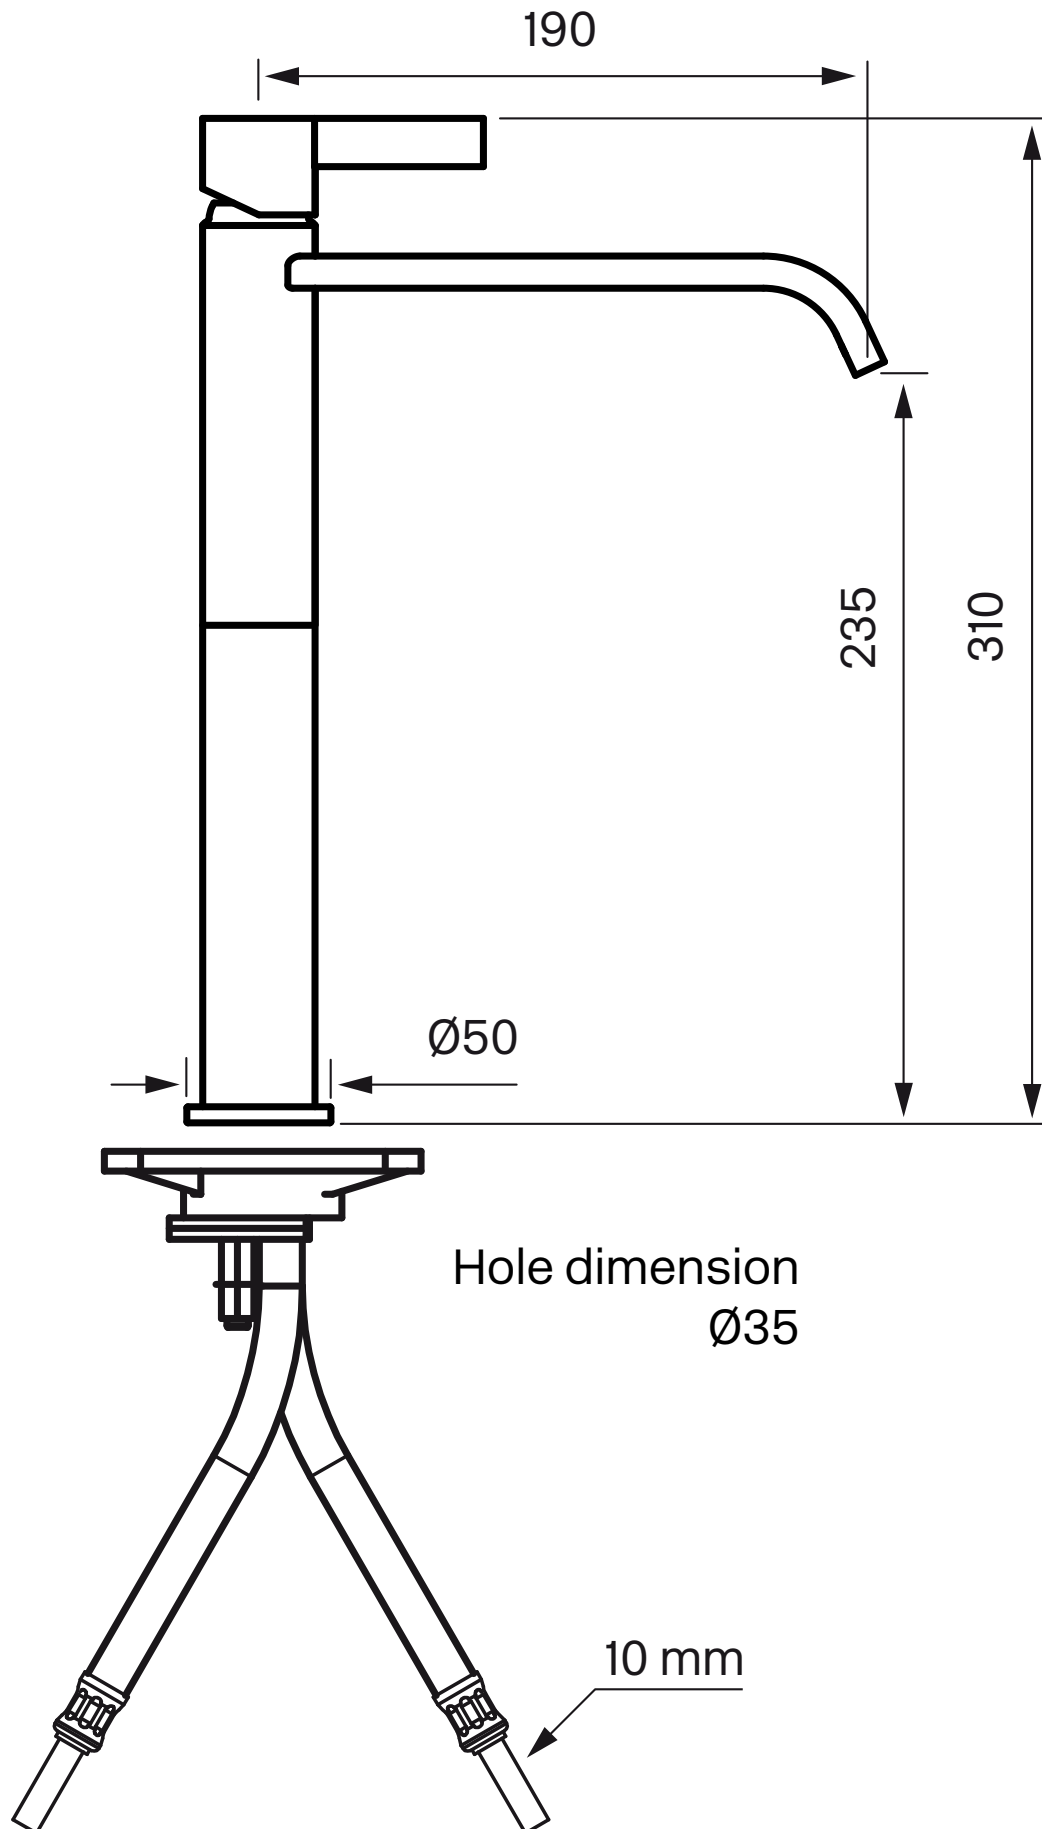

Tapwell

Drawing - PDF