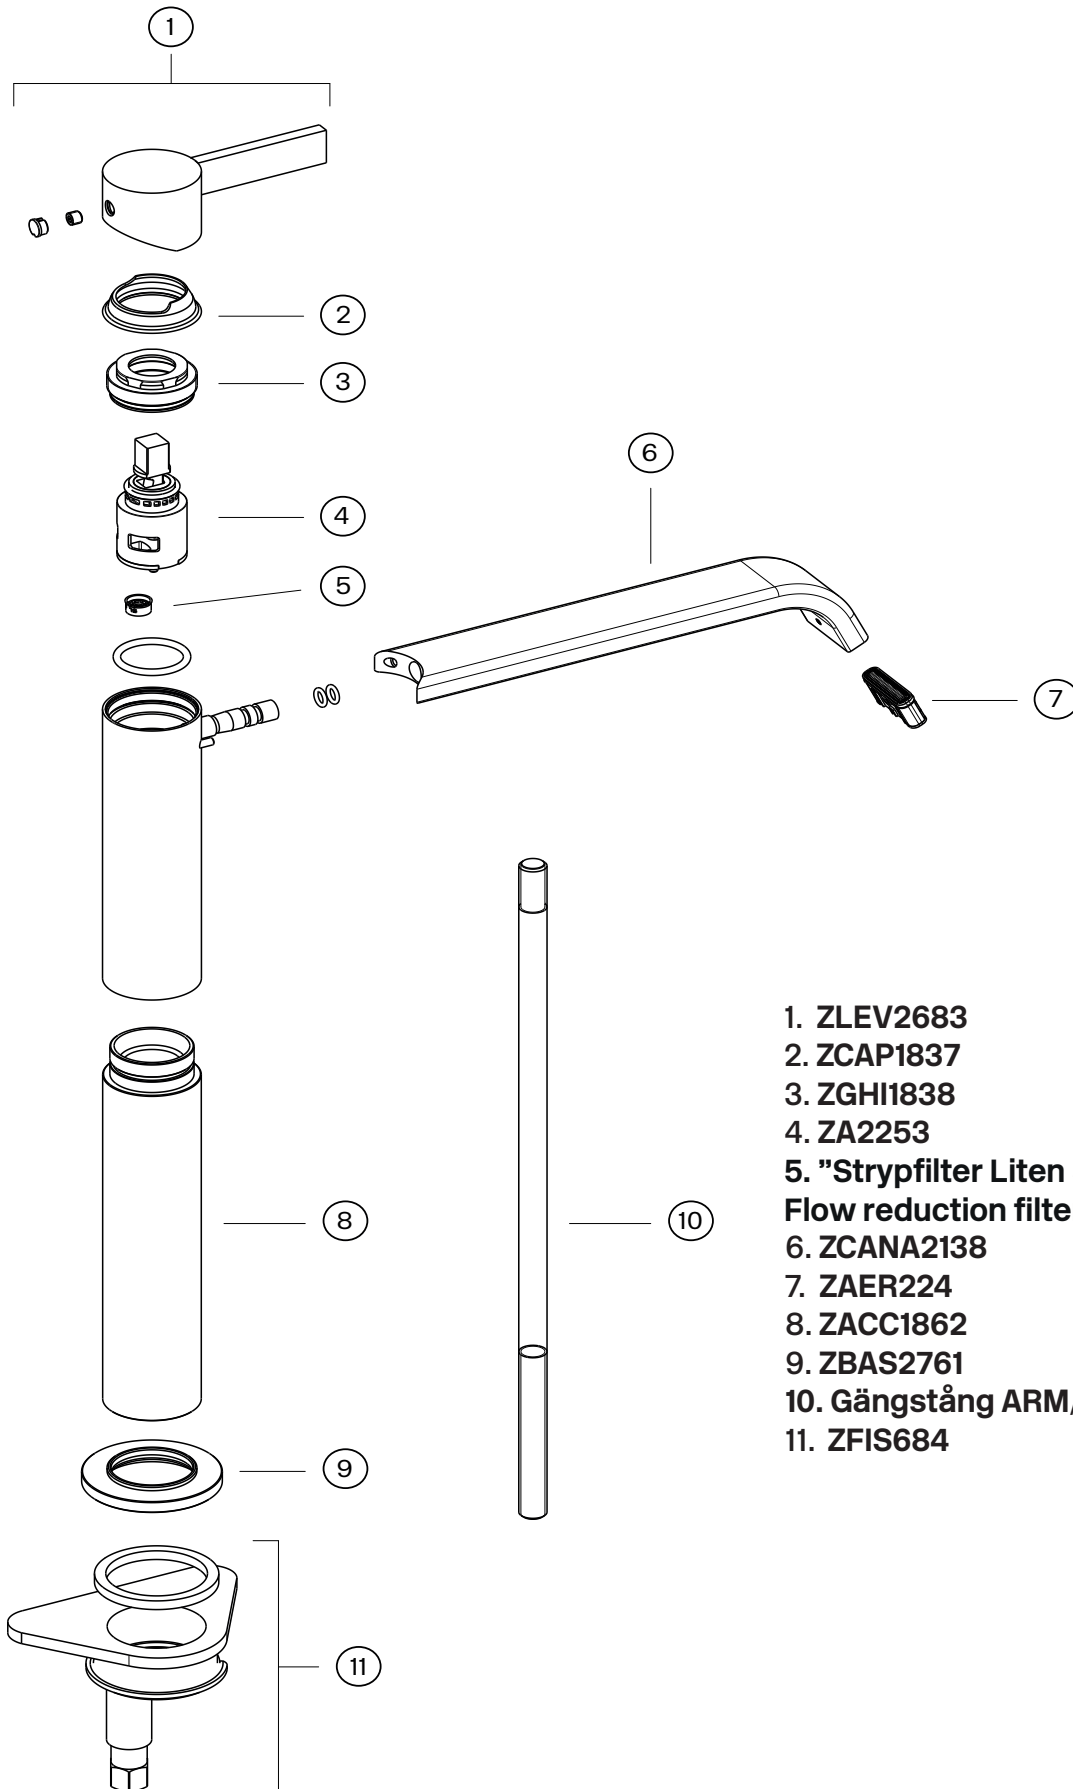

Tapwell

Exploded View

1. ZLEV2683
2. ZCAP1837
3. ZGHI1838
4. ZA2253
5. "Strypfilter Liten 5L"
  Flow reduction filter small 5 L
6. ZCANA2138
7. ZAER224
8. ZACC1862
9. ZBAS2761
10. Gångstång ARM/VIC/LIN081
11. ZFIS684